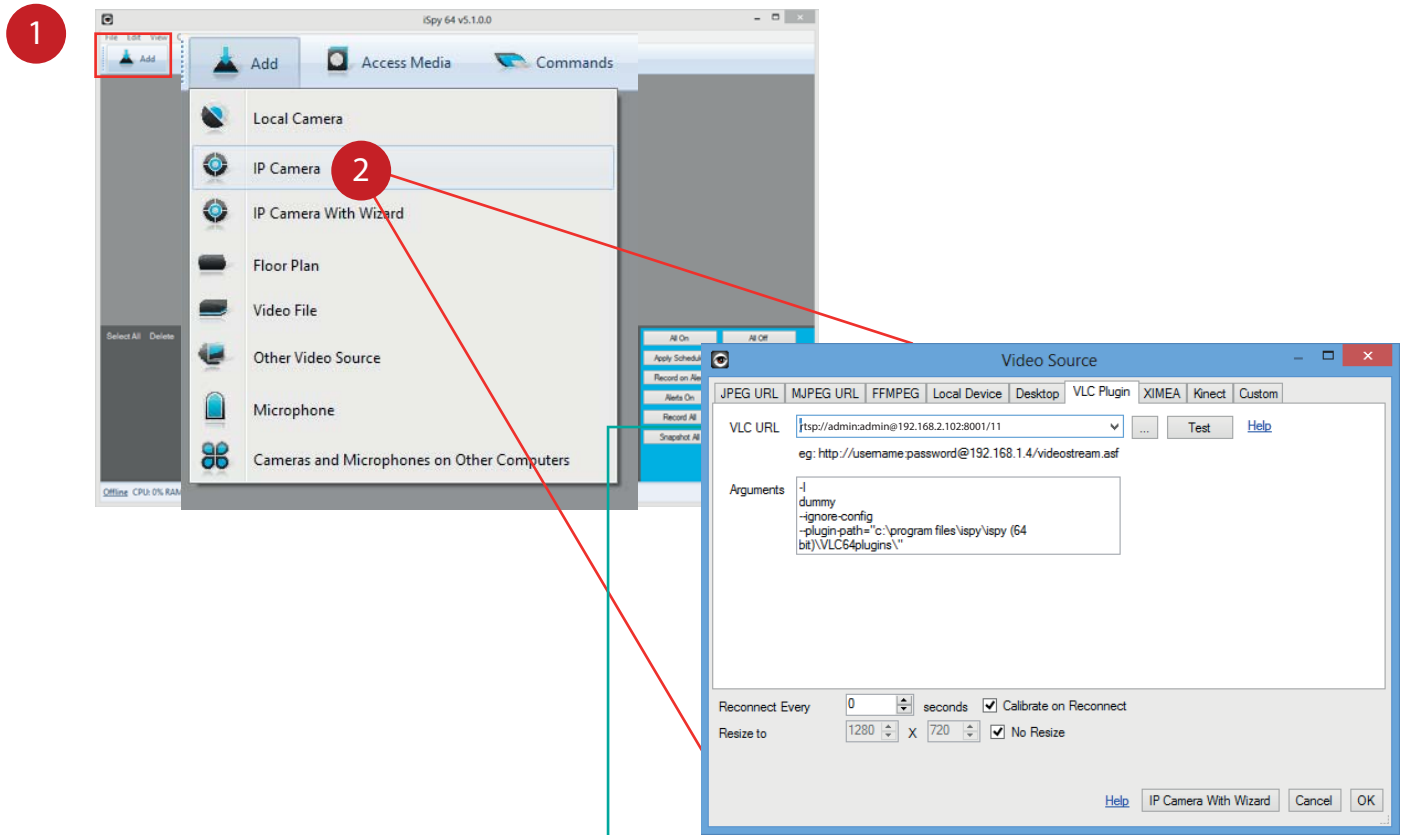

RTSP-Integration

URL zum Video Stream

rtsp://admin:admin@192.168.2.102:8001/11

Username:Passwort Kamera-IP-Adresse Port Video Stream
11: Hauptstream
12: Substream