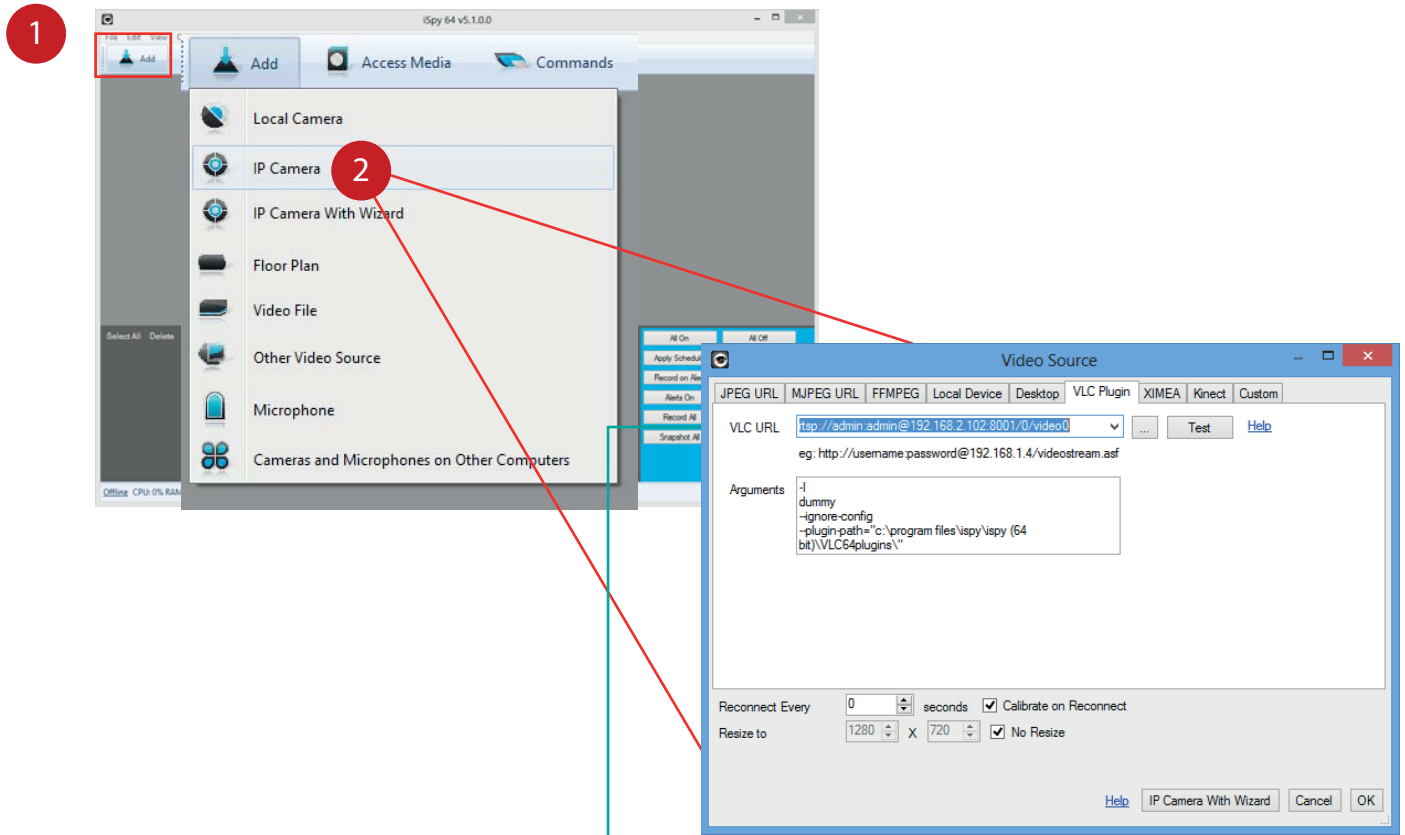

Mjpeg Integration

URL zum Video Stream

`http://192.168.2.102:8001/videostream.cgi?user=admin&pwd=admin&resolution=32&rate=0`

Kamera IP-Adresse Port

Username/Passwort

RTSP Integration

URL zum Video Stream

rtsp://admin:admin@192.168.2.102:8001/0/video0

Username:Passwort Kamera IP-Adresse Port

Video Stream
0: Hauptstream
1: Substream