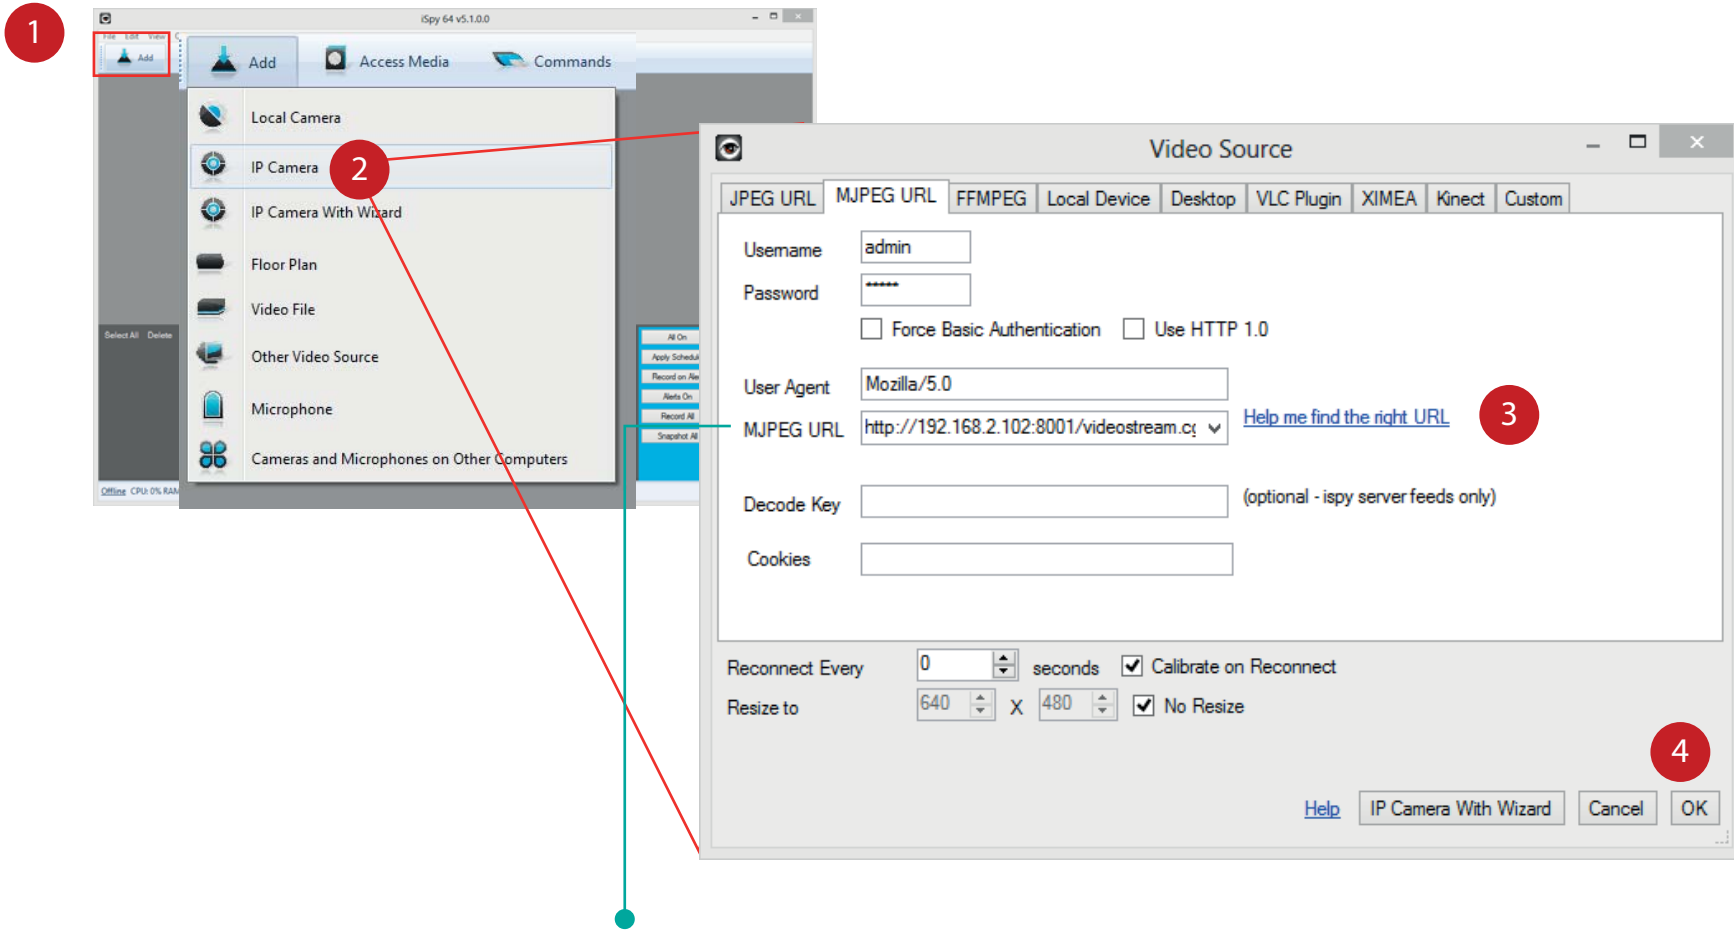

Mjpeg Integration

URL zum Video Stream

`http://192.168.2.102:8001/videostream.cgi?user=admin&pwd=admin&resolution=32&rate=0`

Kamera IP-Adresse Port

Username/Passwort

RTSP Integration

URL zum Video Stream

rtsp://admin:admin@192.168.2.102:8001/0/video0

Username:Passwort Kamera IP-Adresse Port

Video Stream
0: Hauptstream
1: Substream